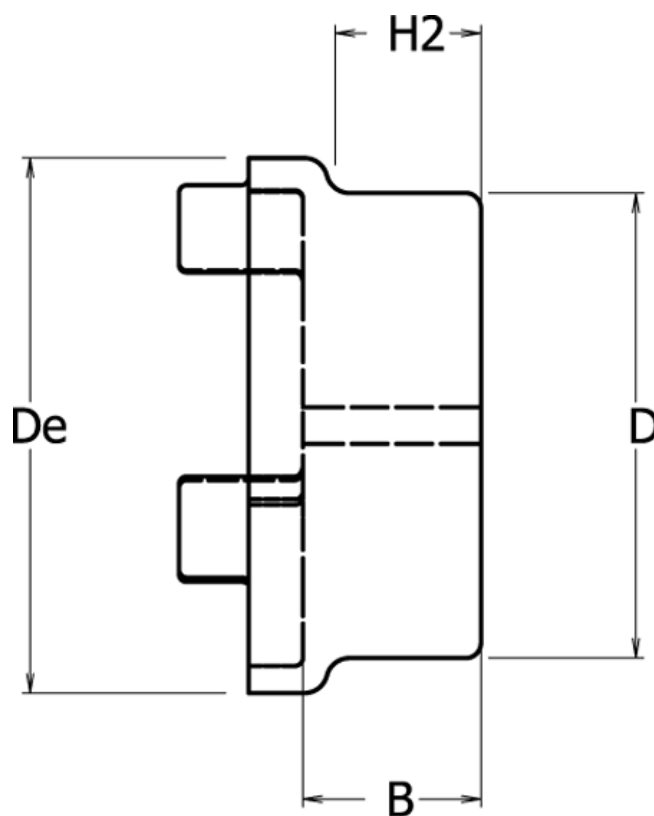

Article number: 3303150B

Description: Coupling Hub HRC-B 150
Udboringsnav maks. boring 70 mm

Measures

B	= 56.5
D	= 115
De	= 150
H2	= 46
Max. bore mm	= 70